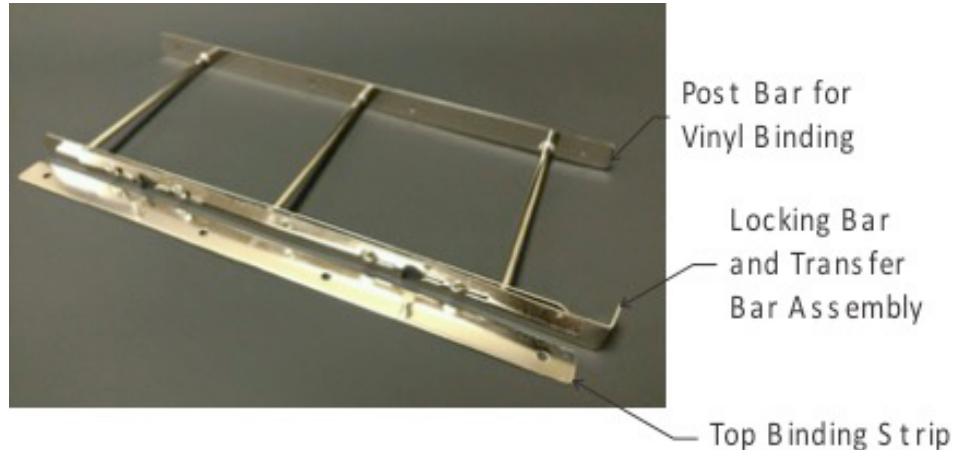

Post Metals

(Fixed or Expandable and Telescoping)

Three Parts:

- **Locking Bar/Transfer Bar**
- **Top Binding Strip**
- **Post Bar**

Most Popular Fixed-Capacity Metal; 11" Sheet Size, 3-Posts, 8½" Outside C to C

Application: Vinyl or Poly Binders for Multiple Catalogs or Document Storage

Material: Nickel-Plated Steel

Capacities: 2", 2½", 3", and 4"

Specifications:

Capacity	Post Diameter	Sleeve Diameter
2"	1/8"	3/16"
2½"	1/8"	3/16"
3"	1/8"	3/16"
4"	1/8"	3/16"

Variations: 5/16" Post & 1/4" Sleeve.

Custom sizes available upon special quote.

HeinnChapman.com